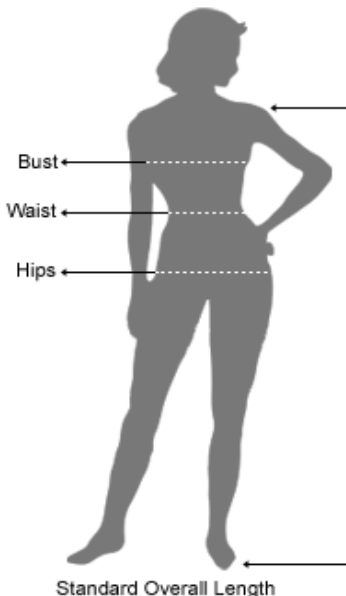

## MEASUREMENT GUIDE AND SIZE CHARTS

#### How to Measure:

##### Bust:

Measure over the fullest part of your bust. This is NOT your bra size.

##### Waist:

Measure around your natural waistline. This is the narrowest part of your waist. Keep your measuring tape loose and comfortable.